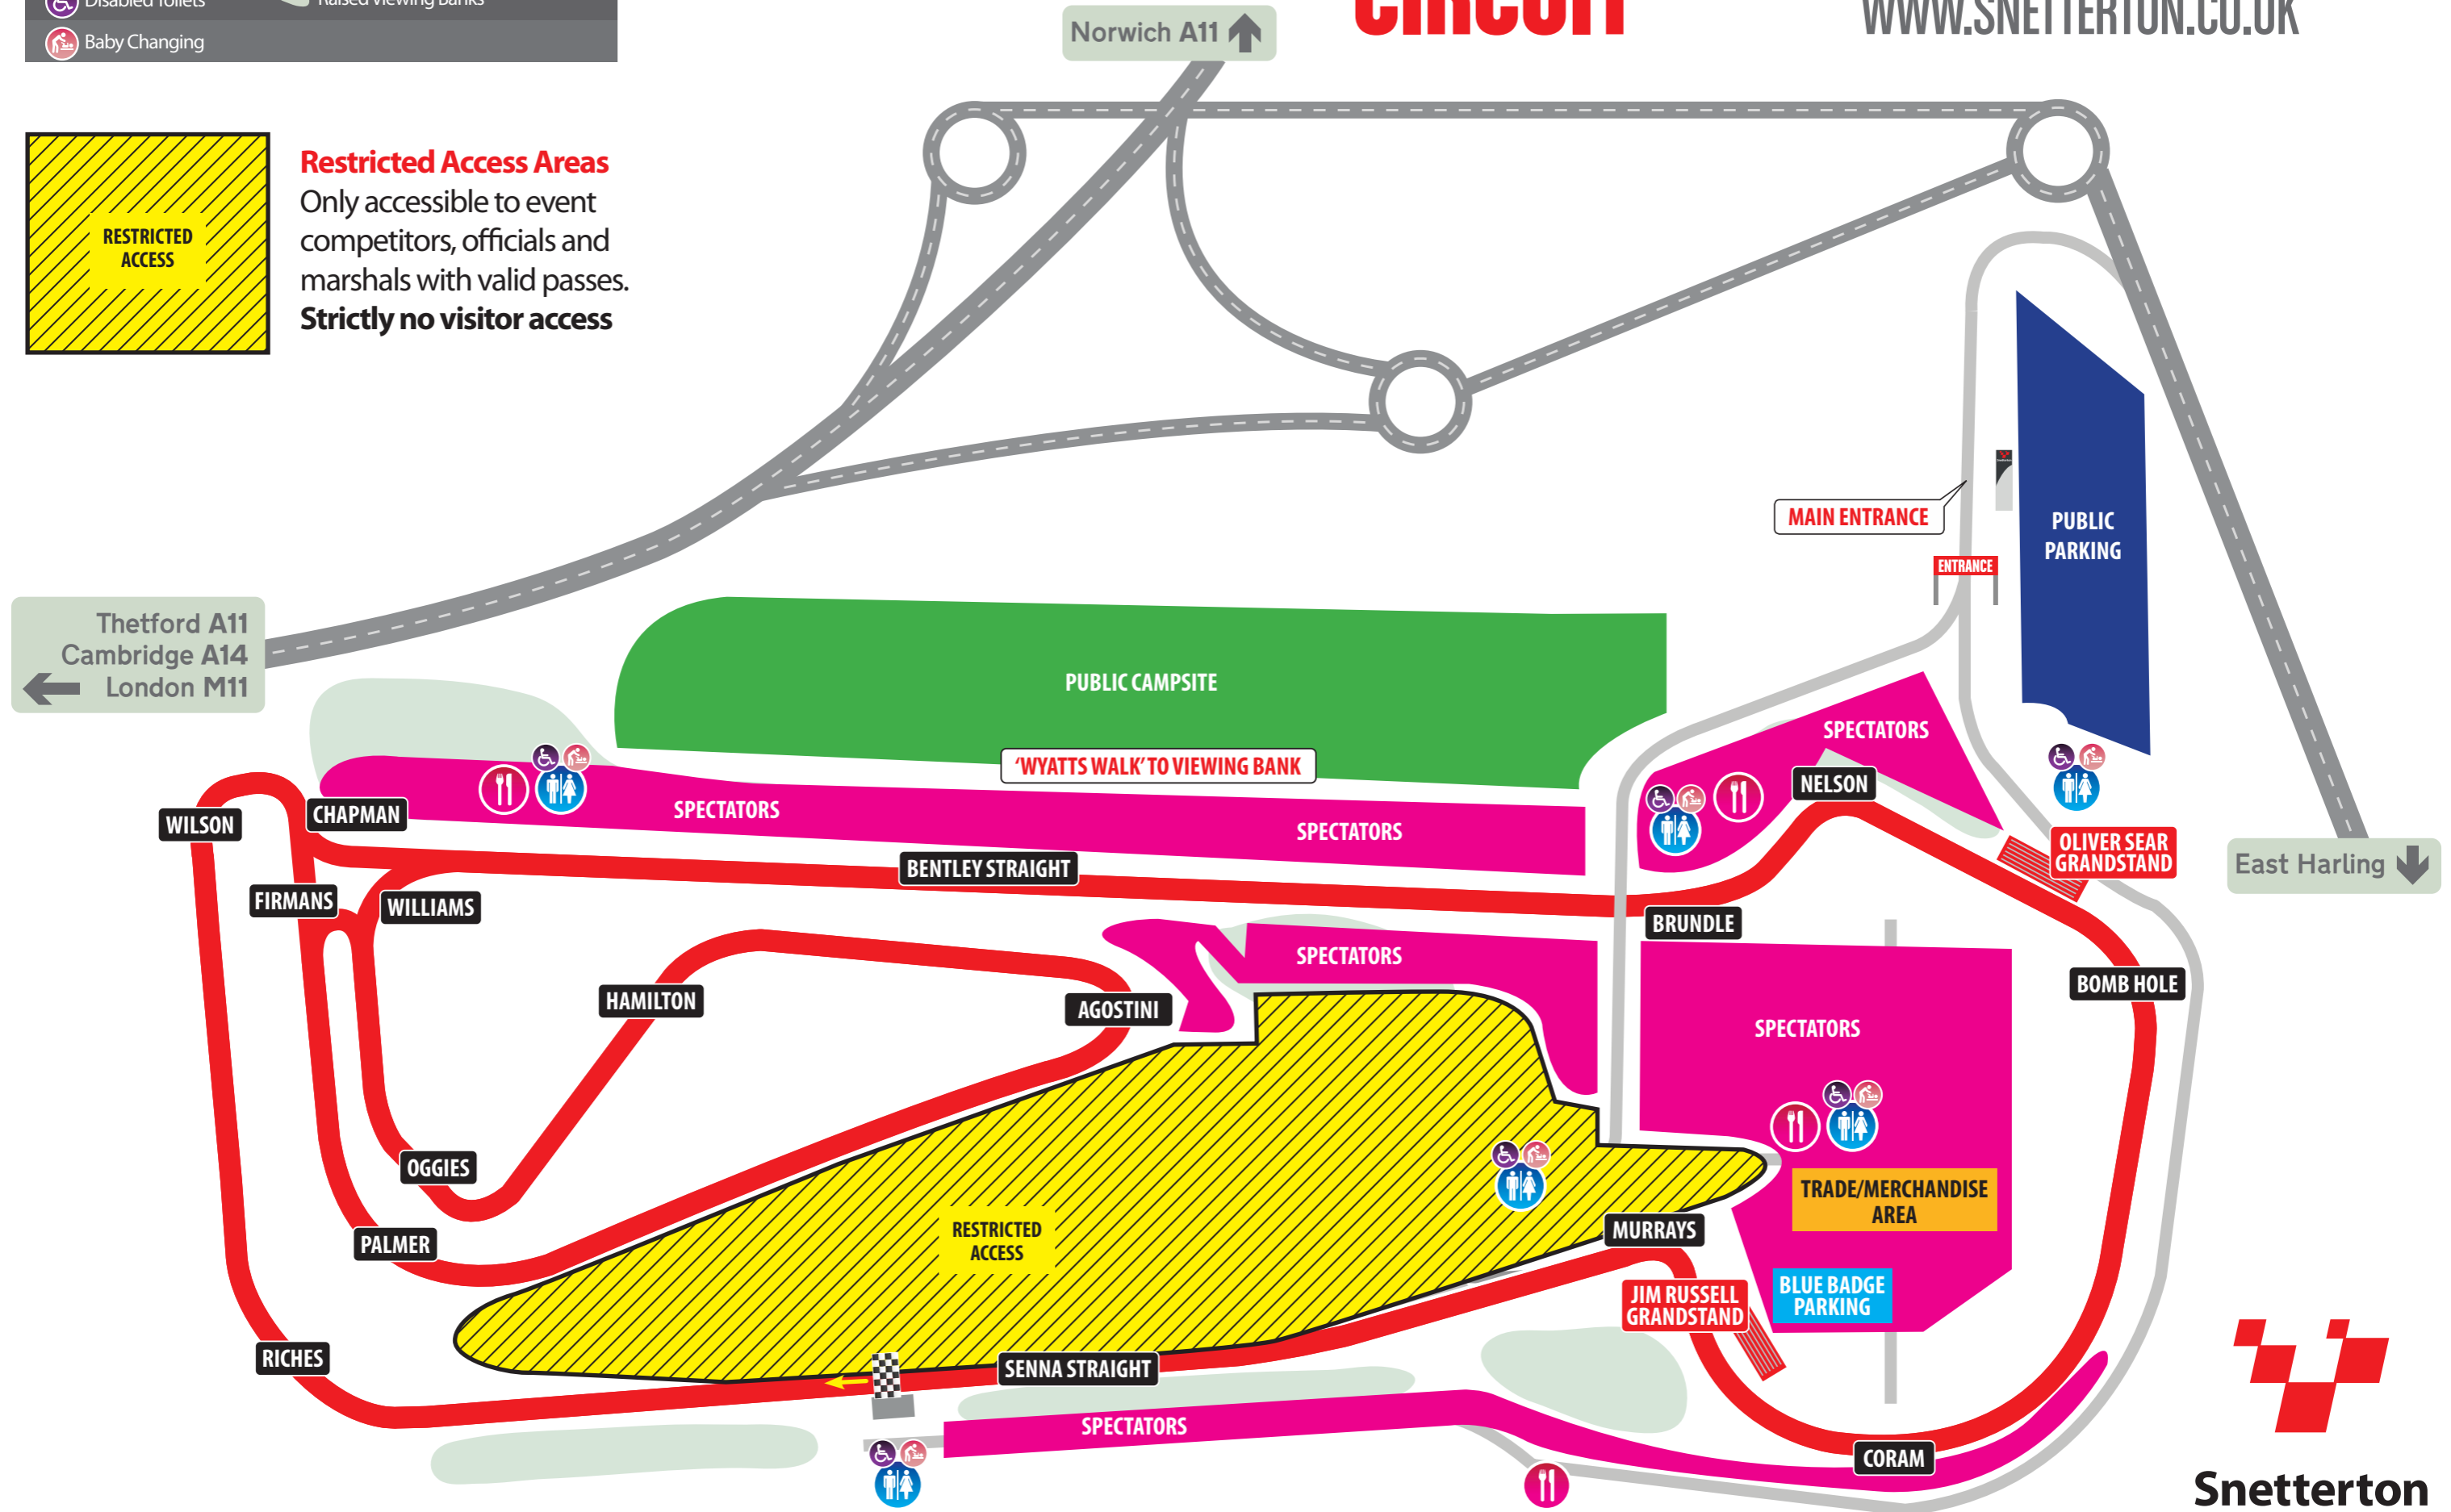

MAP KEY Not all facilities are available at every event

Parking	Refreshments
Toilets	Footpaths
Disabled Toilets	Raised Viewing Banks
Baby Changing	

SNETTERTON CIRCUIT

SNETTERTON CIRCUIT, NORWICH, NORFOLK, NR16 2JU
WWW.SNETTERTON.CO.UK

Restricted Access Areas
 Only accessible to event competitors, officials and marshals with valid passes.
Strictly no visitor access

Snetterton